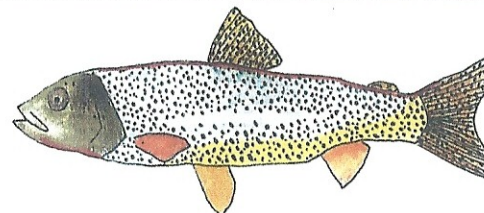

SNAKE RIVER CUTTHROAT TROUT
Oncorhynchus clarkii behrkei

#20 Sofia