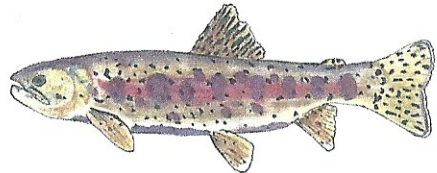

#1 Alicia

#2 Alicia

#3 Amaica

#4 Elliott

#5 Indu

#6 Isabel

#7 John

#8 Julianna

#9 Kai M.

#10 Kai T.

#11 Kareem

#12 London

#13 Lewis

#14 Merit

#15 Nicky

#16 Noa Noa

#17 Sabrina

#18 Serena

#19 Sina

#20 Sofia

#21 Sofia