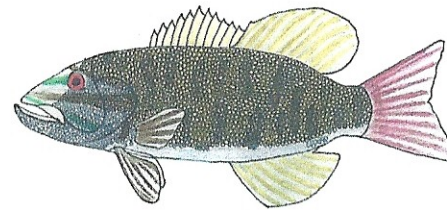

SMALLMOUTH BASS
Micropterus dolomieu

#12 London